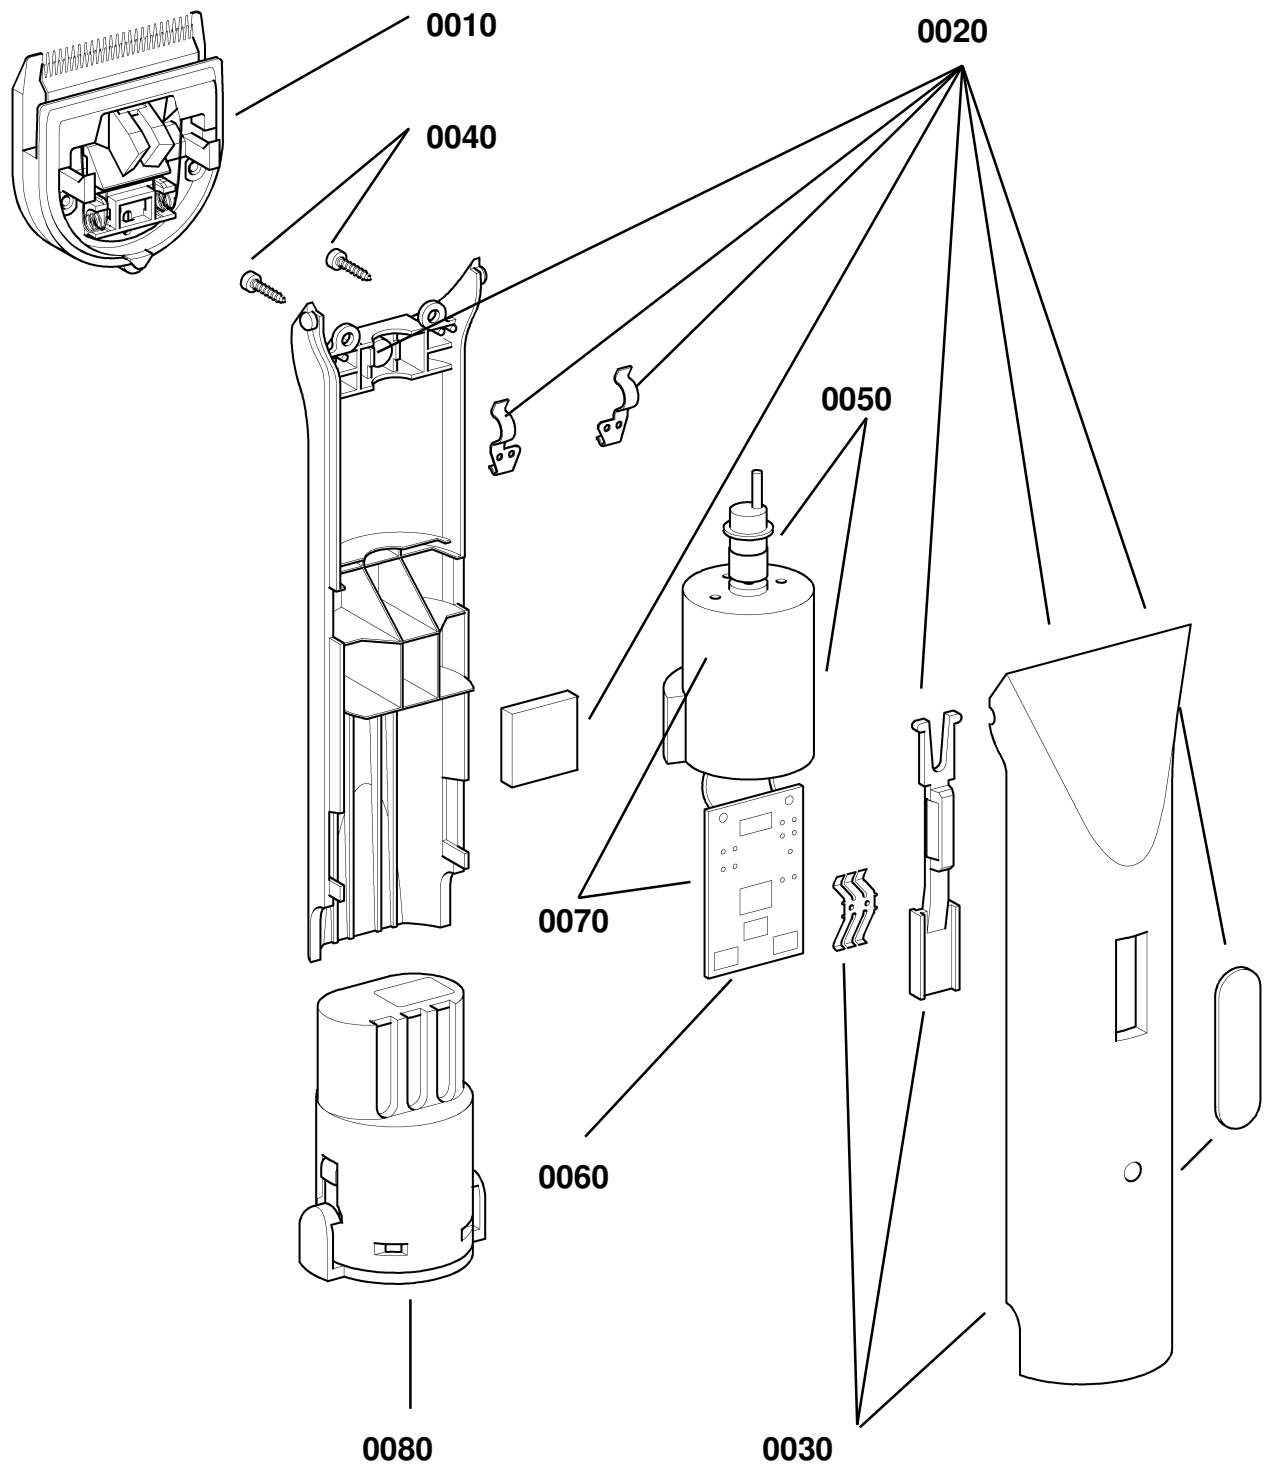

ET-Haarschneidemaschine

Spare parts list hair clipper

1854-8000 Bl. 1

Reparaturen nur vom Fachmann ausfuehren!
REPAIRS ONLY BY QUALIFIED PEOPLE!