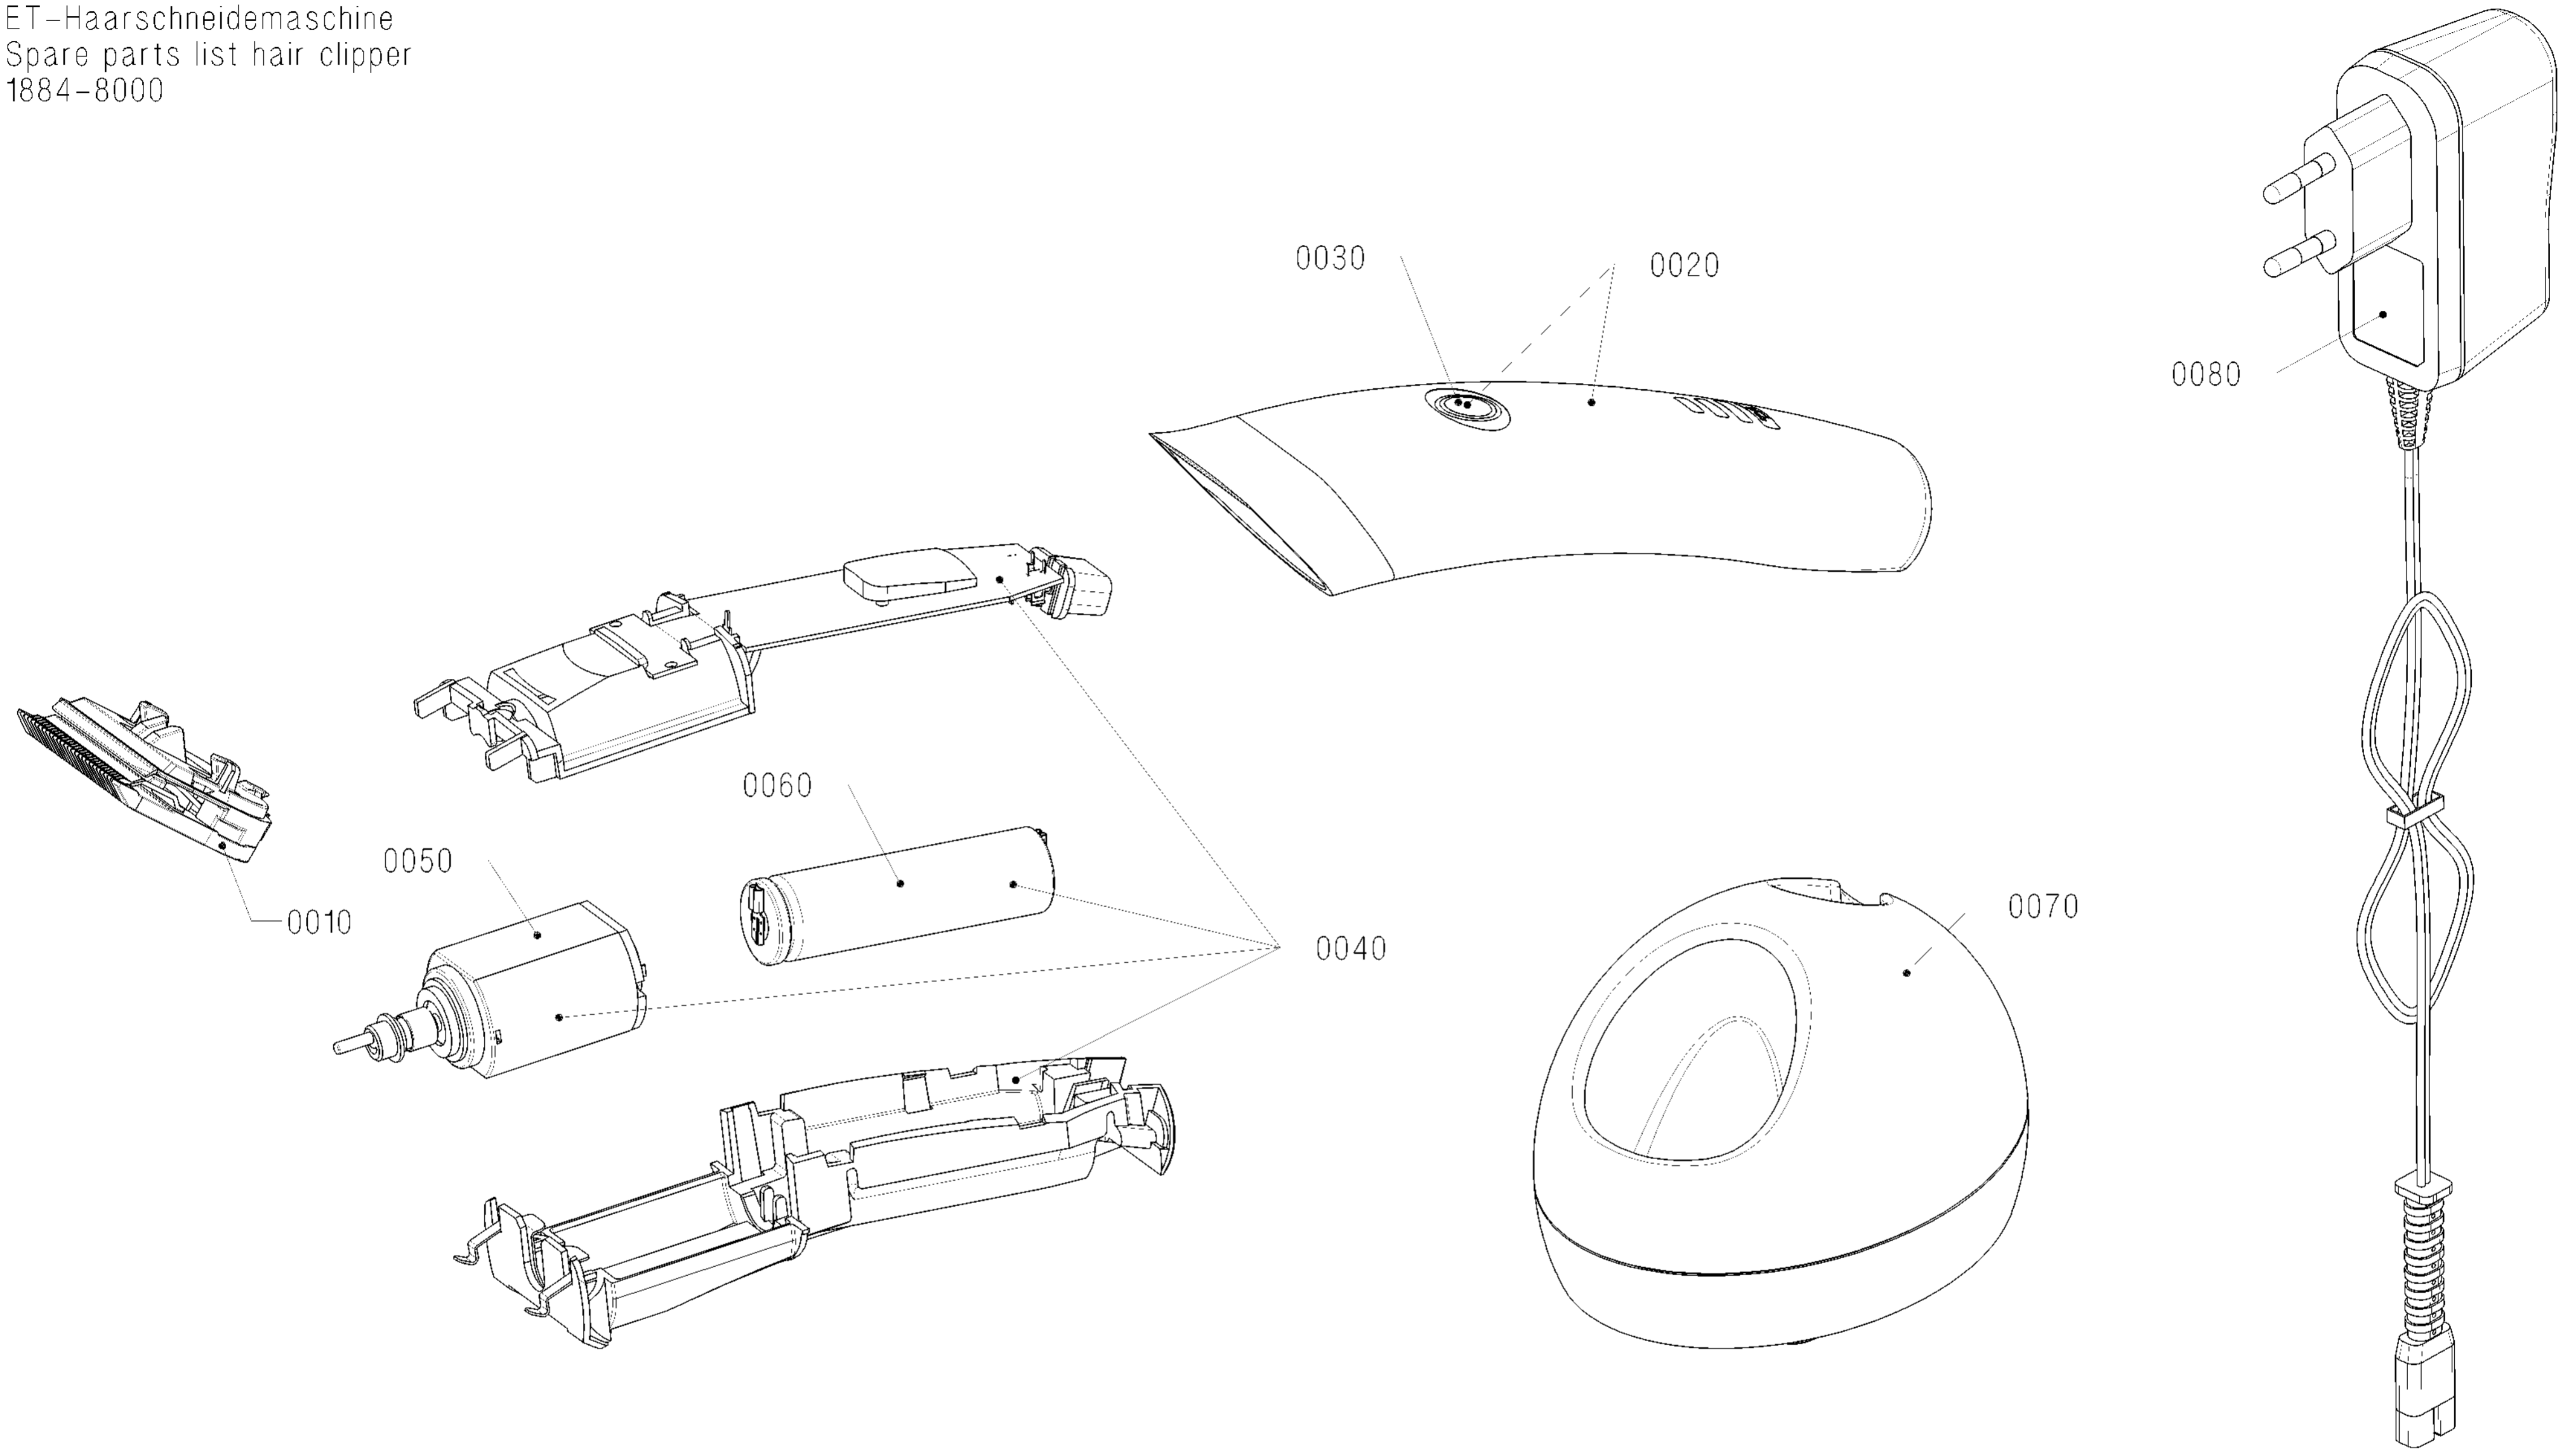

ET-Haarschneidemaschine
Spare parts list hair clipper
1884-8000

Reparaturen nur vom Fachmann ausfuehren!
REPAIRS ONLY BY QUALIFIED PEOPLE!